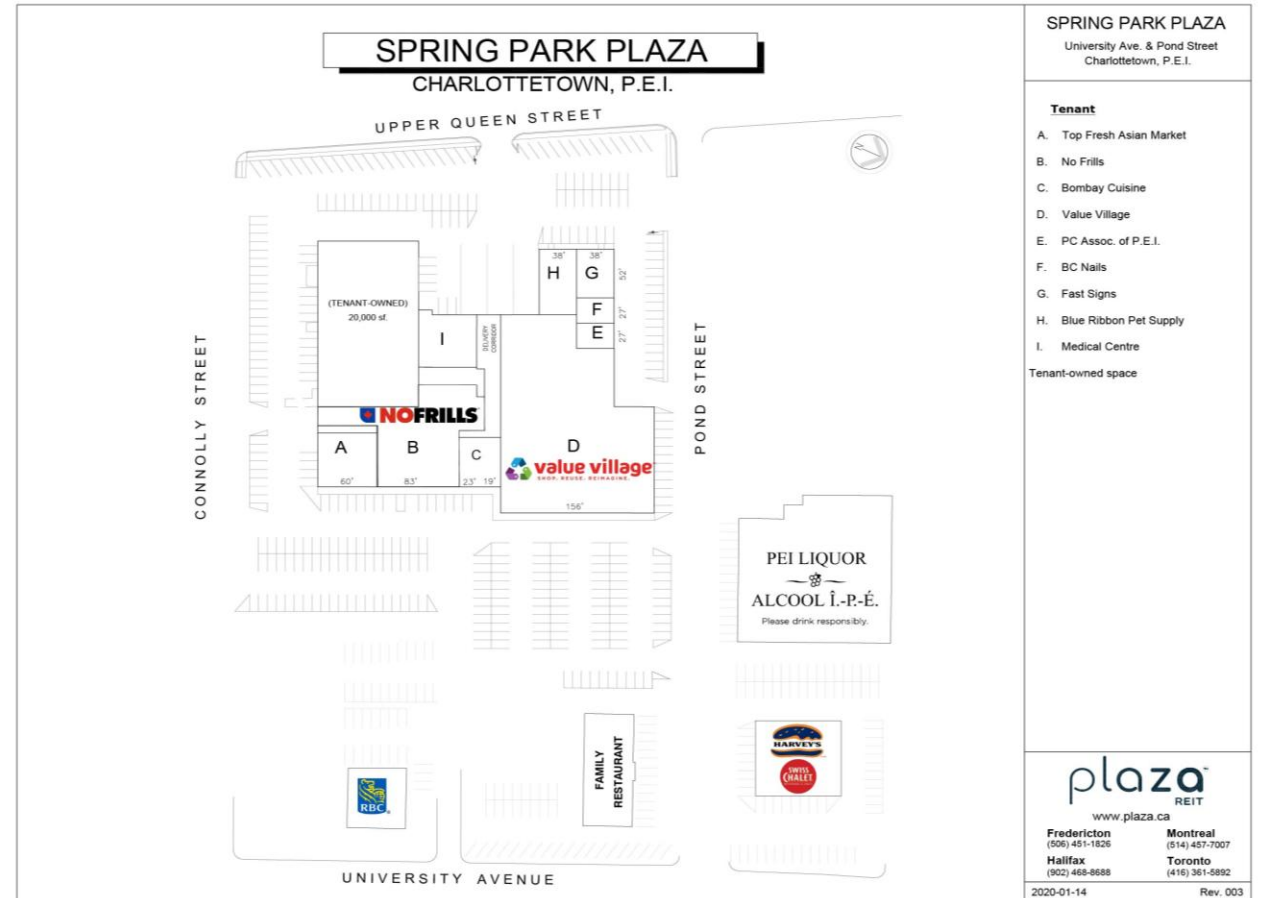

Spring Park Plaza, shadow-anchored by Murphy's Pharmacy, is located in the heart of Charlottetown in close proximity to Charlottetown's downtown business district.

	GLA approx. 53,000 sq.ft		9 Stores / Services		22,024 vehicles per day
---	--------------------------	---	---------------------	---	-------------------------