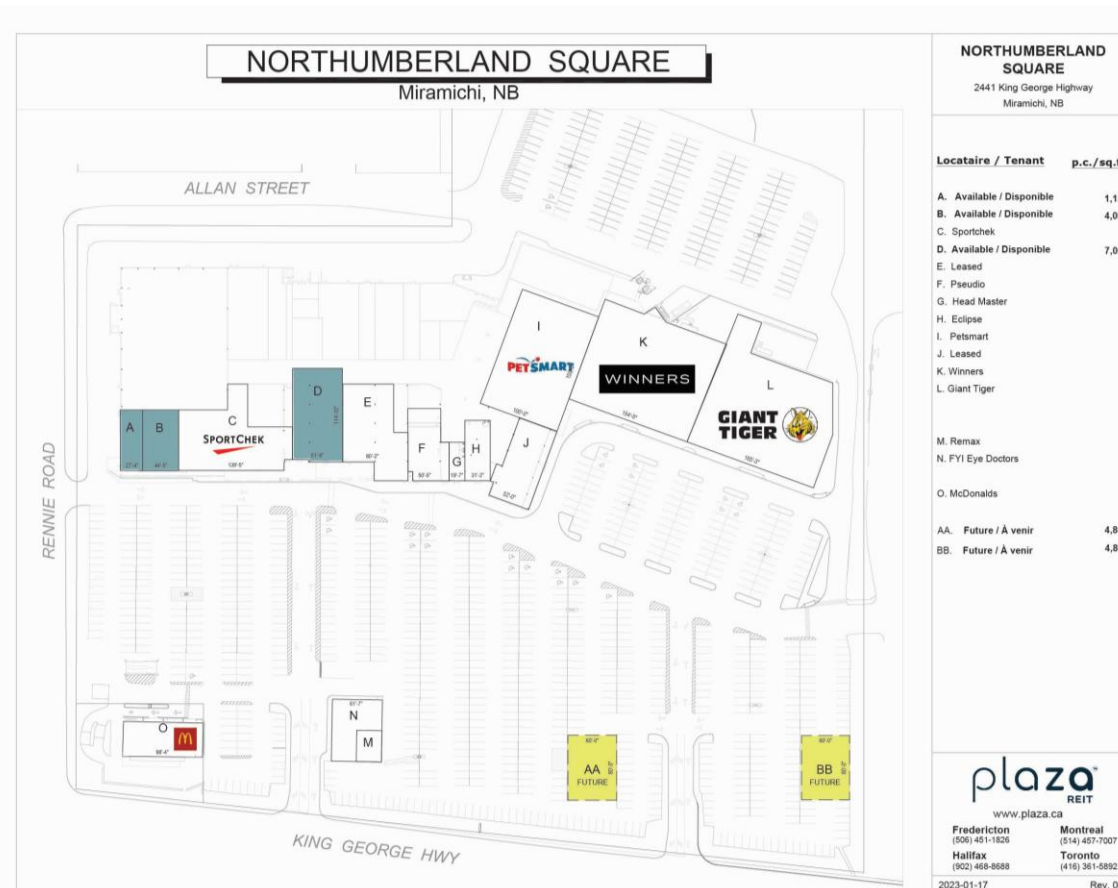

This property is located on busy King George Highway. The centre is in close proximity to Walmart, Canadian Tire, Sobeys and Staples. This site is anchored by Winner's, Giant Tiger, Pet Smart and Sport Chek.

 GLA approx. 103,000 sq.ft.
  12 Stores / Services
  11,403 vehicles per day

	0-15 minute drive	0-30 minute drive	0-45 minute drive
 Total Population	16,798	25,554	41,052
 Daytime population	11,569	13,993	19,857
 Average Household Income	\$80,836	\$80,138	\$76,709
 Median Age	50.5	49.4	50.8