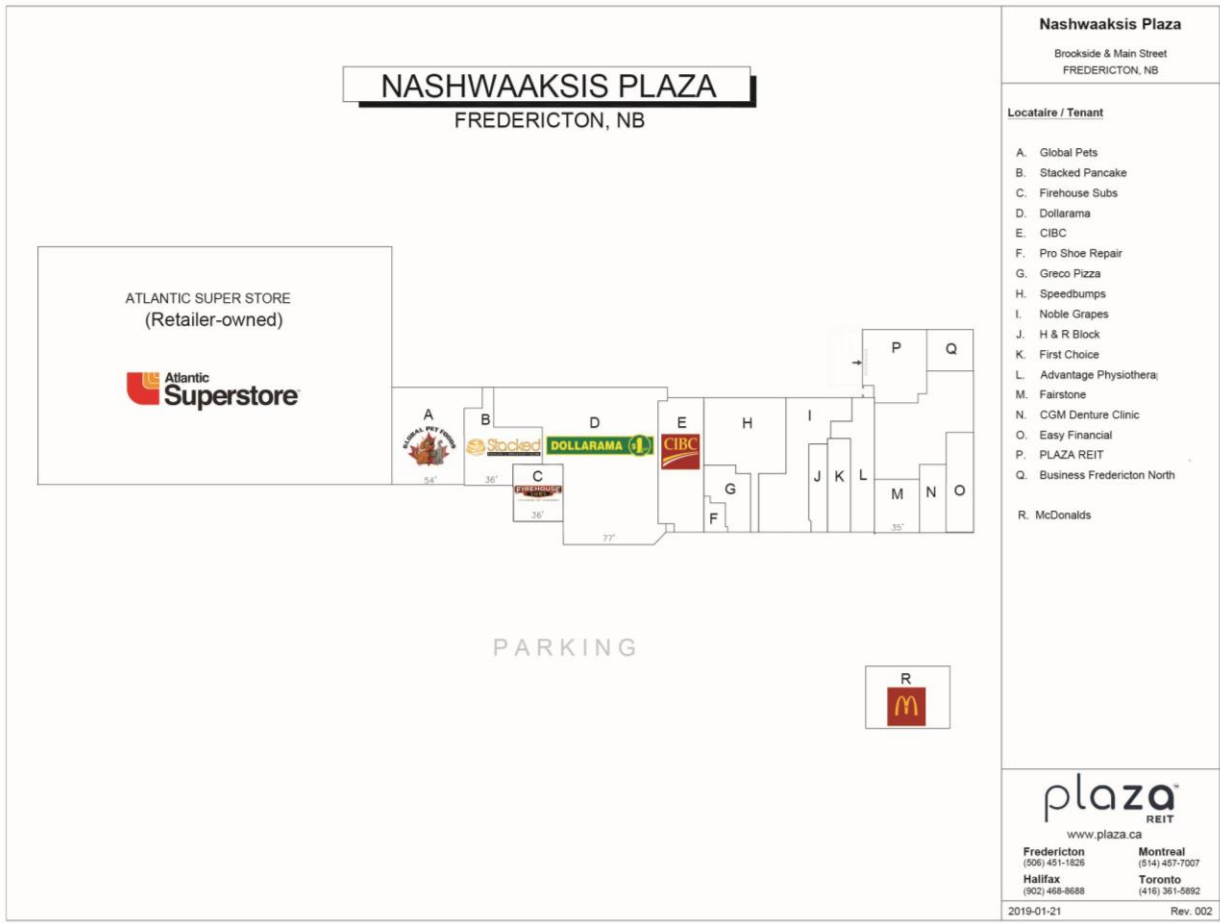

Strategically located at the intersection of Main Street and Brookside Drive, the Nashwaaksis Plaza is the largest strip plaza on Fredericton's North Side and is shadowed anchored by the Atlantic Superstore.

 GLA approx. 55,500 sq.ft.
  18 Stores / Services
  15,889 vehicles per day

	0-5 minutes drive / de route	0-10 minutes drive/de route	0-15 minutes drive/de route
 population/ Population totale*	27,806	58,154	72,215
 population/ Population de jour*	34,772	51,040	59,970
 Average Household Income/ Revenu moyen des ménages*	\$76,730	\$82,064	\$86,662
 Median Age/ Âge median*	41.8	41.1	41.6