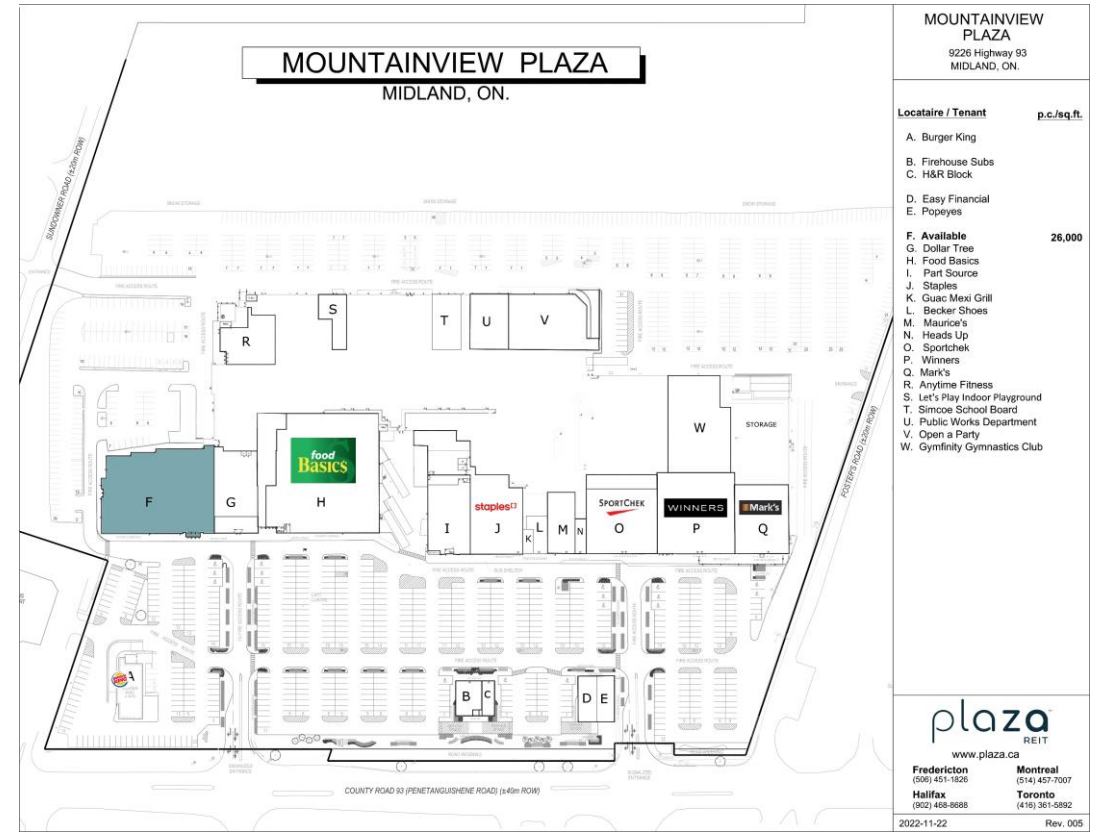

This centre has been recently redeveloped from an enclosed mall to a convenience-strip. It is anchored by Food Basics and Staples.

 GLA approx. 224,000 sq. ft.
 
 22 Stores / Services
 
 8,107 vehicles per day