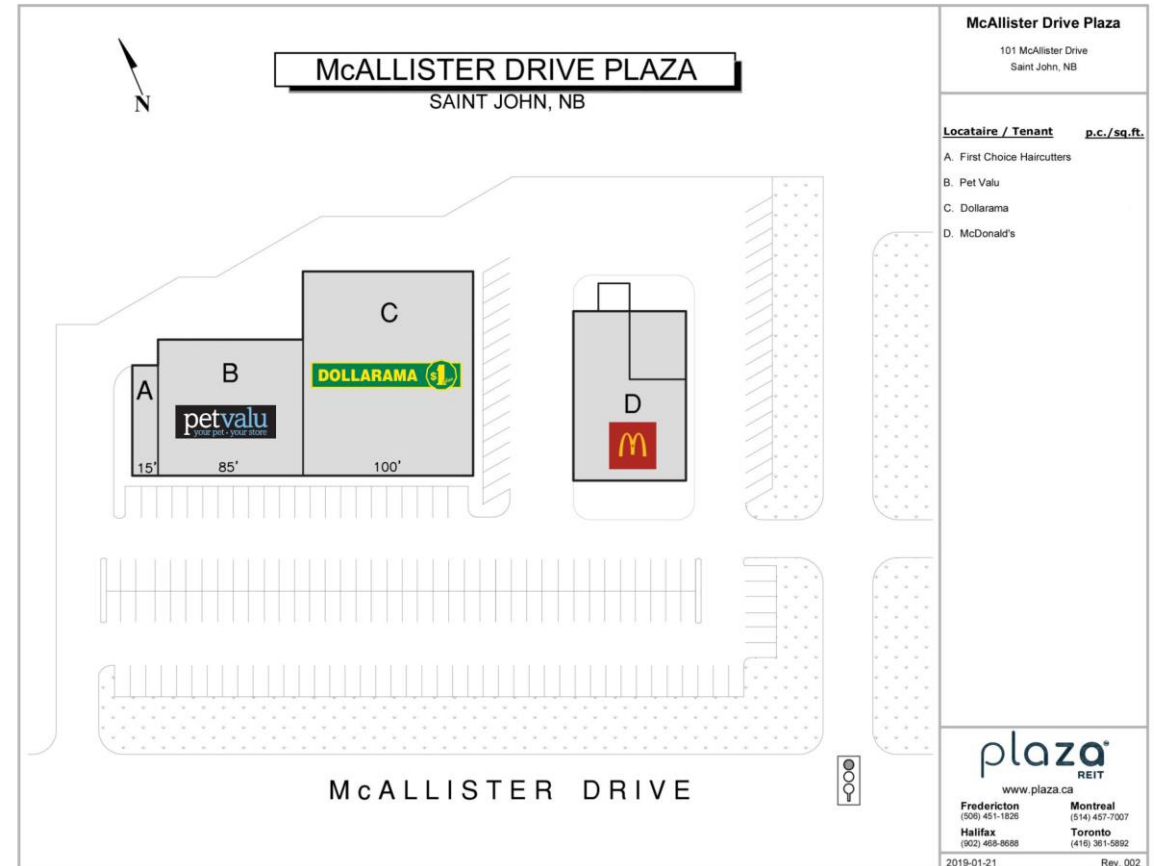

McAllister Drive Plaza is in an excellent location at the intersection of Majors Brook Drive and McAllister Drive in the centre of the dominant retail area of Saint John.

 GLA approx. 24,500 sq.ft
  4 Stores / Services
  15,100 vehicles per day