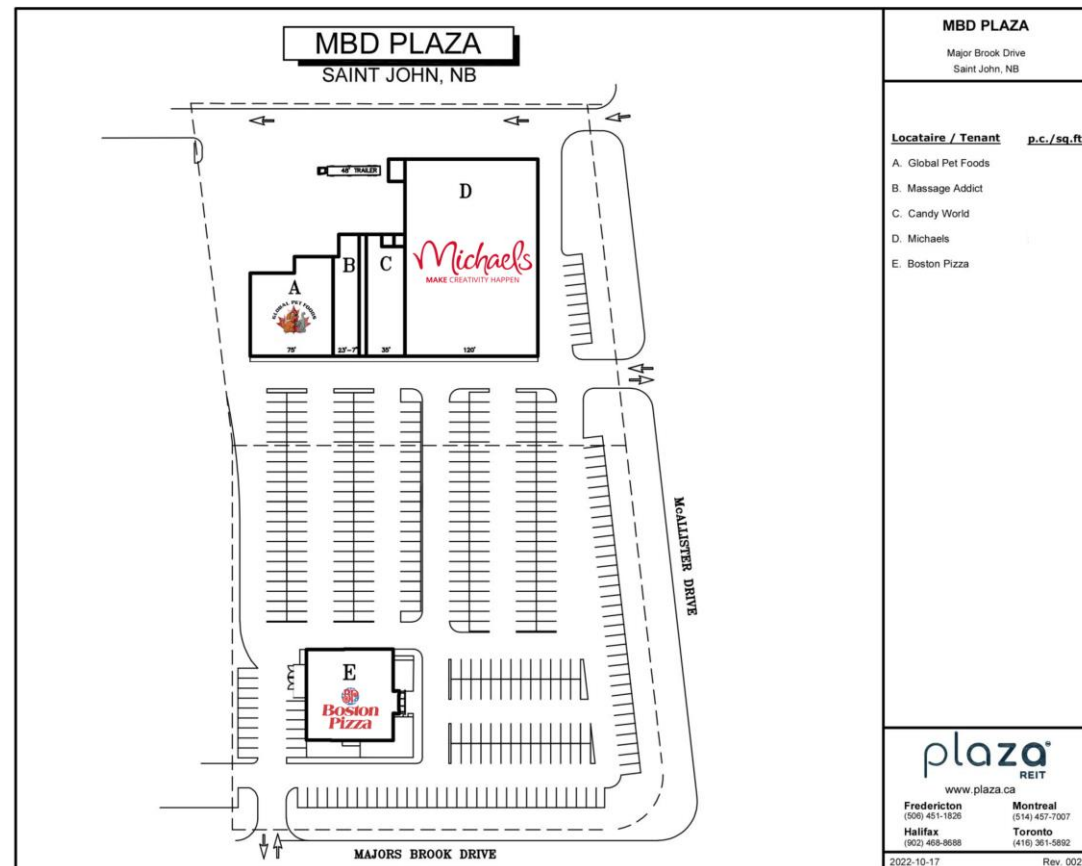

MBD Plaza is strategically located at the intersection of McAllister Drive and Majors Brook Drive in the heart of Saint John's dominant retail district.

	GLA approx. 40,500 sq.ft		5 Stores / Services		12,466 vehicles per day
---	--------------------------	---	------------------------	---	----------------------------