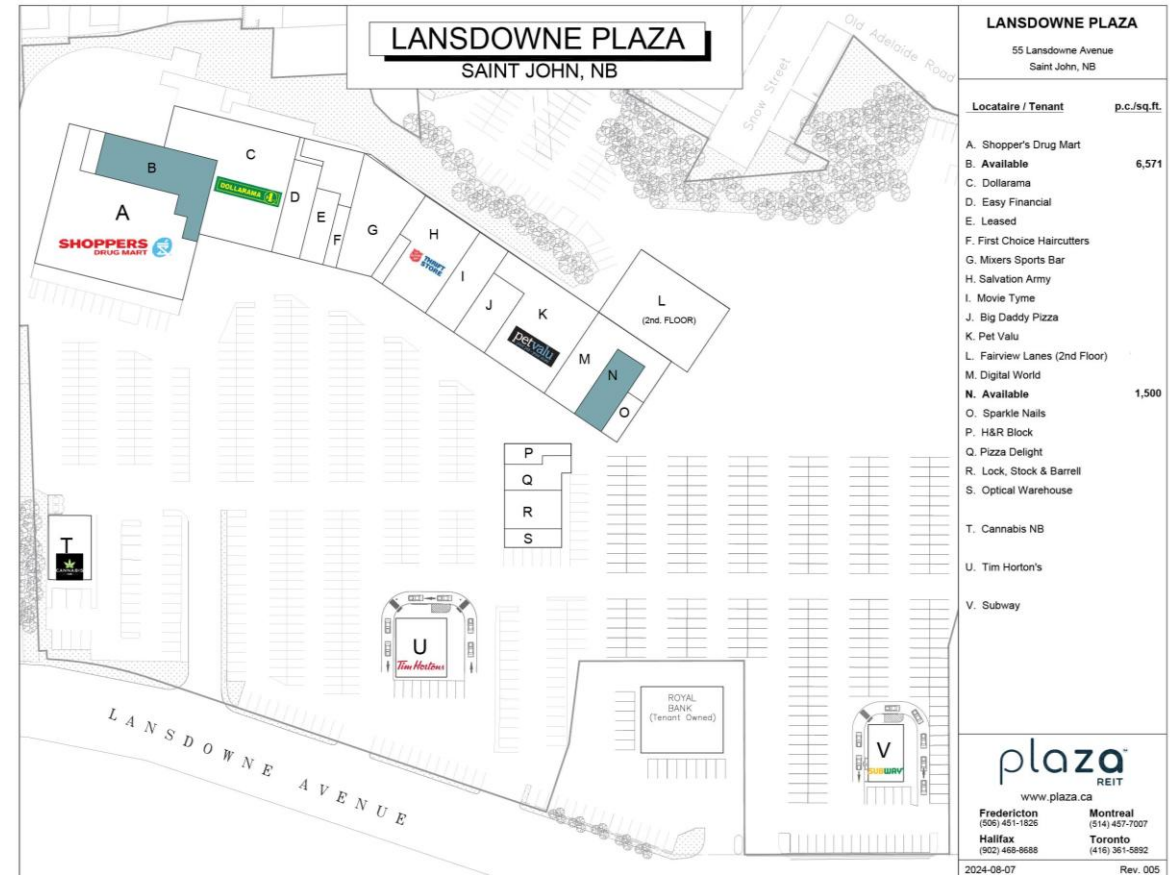

Lansdowne Plaza is located in the North End of Saint John and is shadow-anchored by Sobeys.

 GLA approx. 97,000 sq.ft.
  20 Stores / Services
  21,121 vehicles per day

	0-10 minute drive	0-15 minute drive	0-30 minute drive
 Total Population	48,940	70,303	113,212
 Daytime population	54,726	62,520	73,487
 Average Household Income	\$70,951	\$82,254	\$93,190
 Median Age	43.6	44.4	44.4