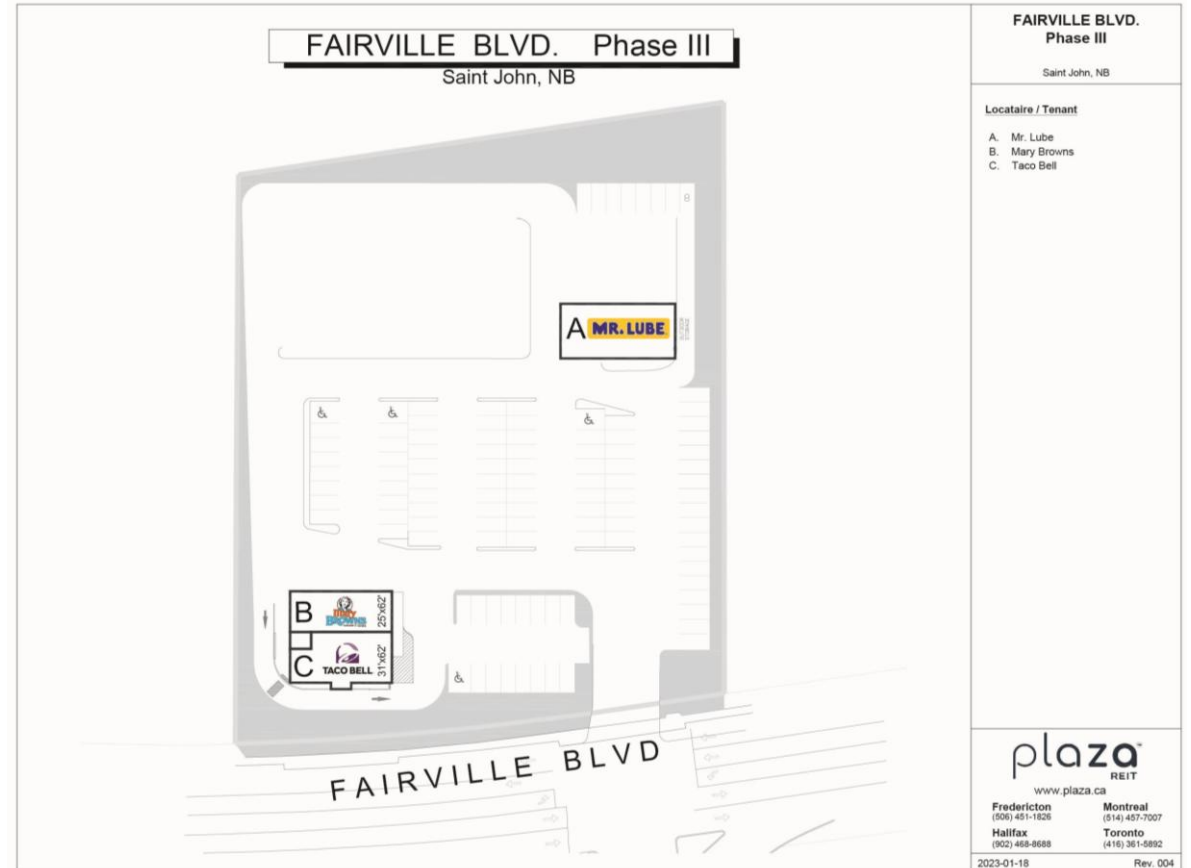

Located on busy Fairville Boulevard in Saint John's West Side, this centre is anchored by Sobeys and Dollarama, and shadow-anchored by Canadian Tire.

GLA approx. 117,000 sq.ft

19
Stores / Services

17,125
vehicles per day