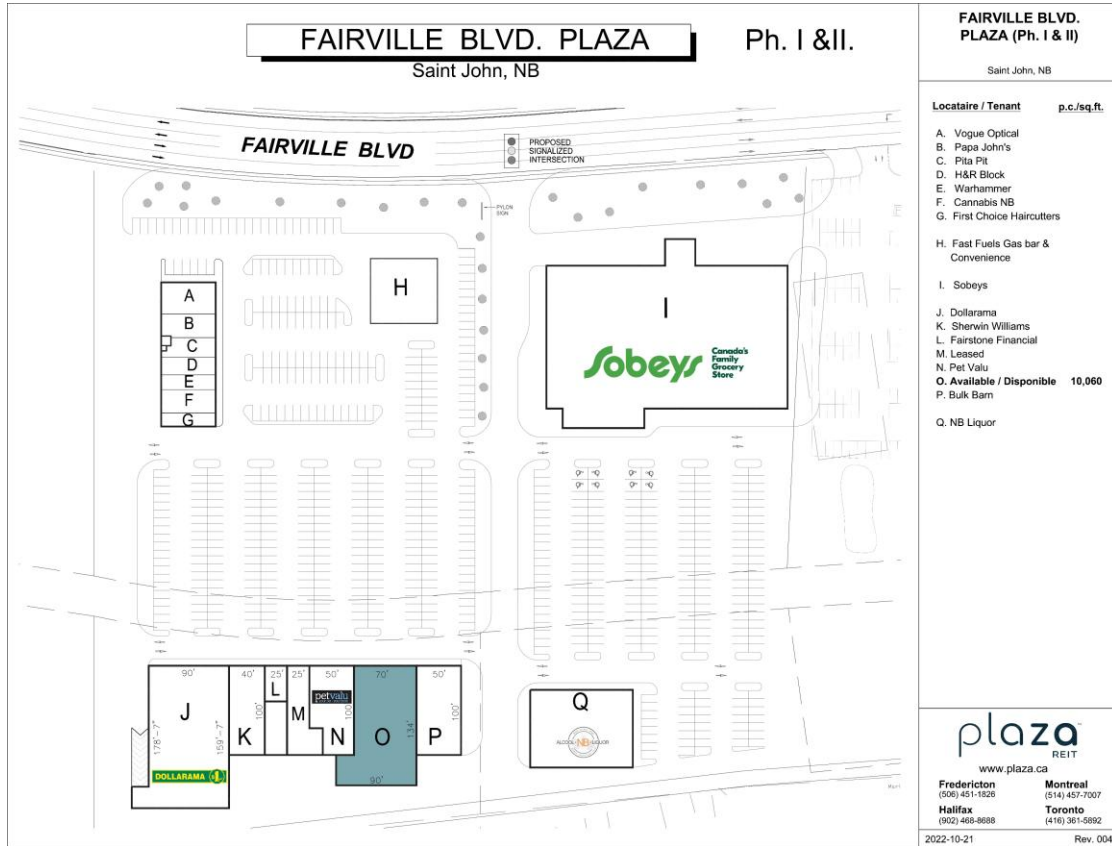

Located on busy Fairville Boulevard in Saint John's West Side, this centre is anchored by Sobeys and Dollarama, and shadow-anchored by Canadian Tire.

GLA approx. 117,000 sq.ft

19
Stores / Services

17,125
vehicles per day